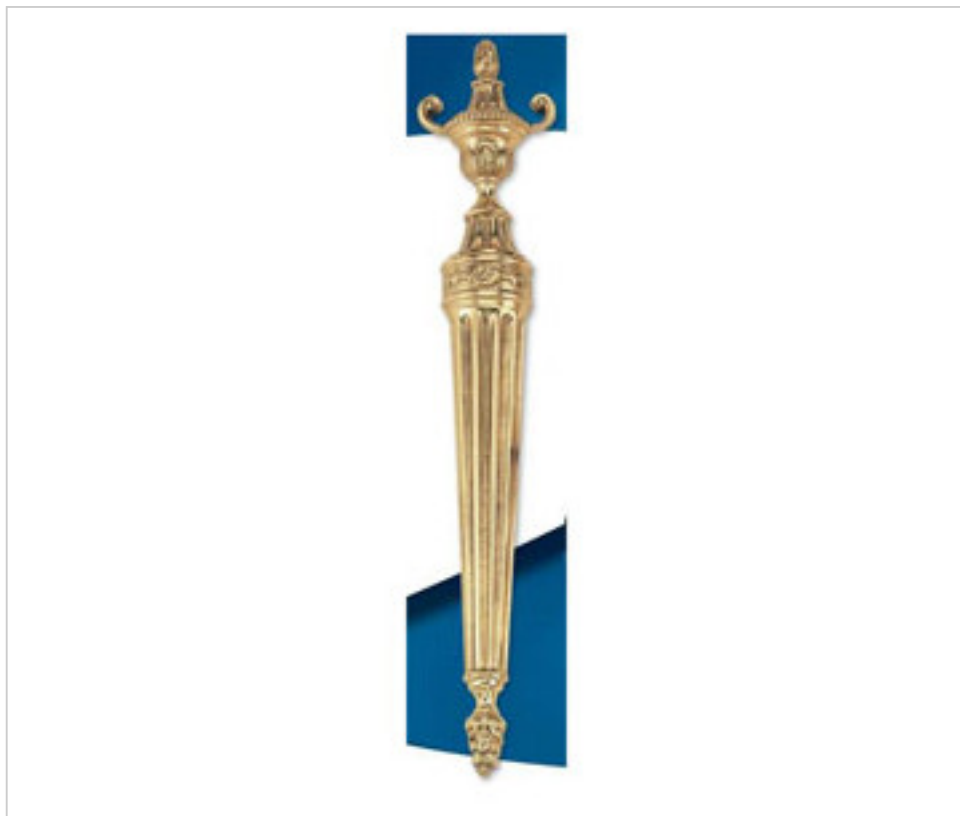

BRASS FOUNDRY > Guidini Foundry > Wall
Wall brackets

29R1015

Back plate R-1015 Ghidini

January 21st, 2025, 14:58

PRICE

| Lot | P.V.P. excluding VAT |
|-----|----------------------|
| 1 | 90,29€ |
| 25 | 80,61€ |
| 50 | 76,78€ |

Continued on next page >>

BRASS FOUNDRY > Guidini Foundry > Wall
Wall brackets

29R1015

Back plate R-1015 Ghidini

TECHNICAL SPECIFICATIONS

Weight: 701 Grams

OTHER FEATURES

Length (mm): 550

Width (mm): 95

High (mm): 30