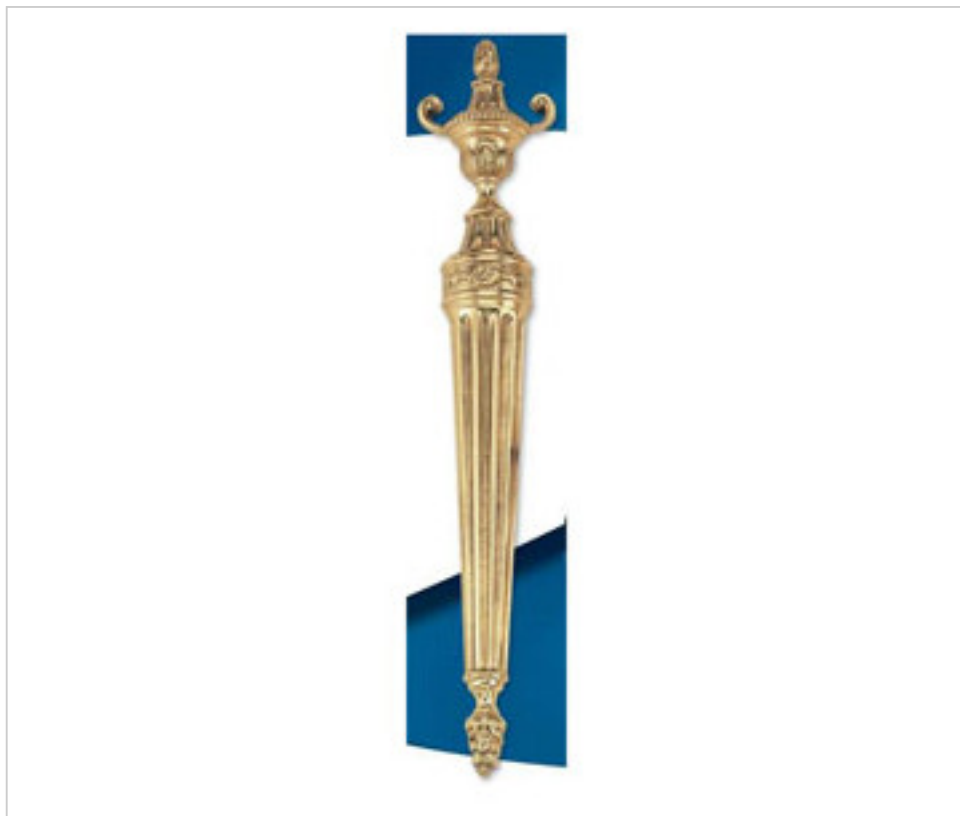

BRASS FOUNDRY > Guidini Foundry > Wall
Wall brackets

29R1015

Back plate R-1015 Ghidini

October 02nd, 2024, 03:31

PRICE

Lot	P.V.P. excluding VAT
1	84,32€
25	75,28€
50	71,70€

Continued on next page >>

BRASS FOUNDRY > Guidini Foundry > Wall
Wall brackets

29R1015

Back plate R-1015 Ghidini

TECHNICAL SPECIFICATIONS

Weight: 701 Grams

OTHER FEATURES

Length (mm): 550

Width (mm): 95

High (mm): 30