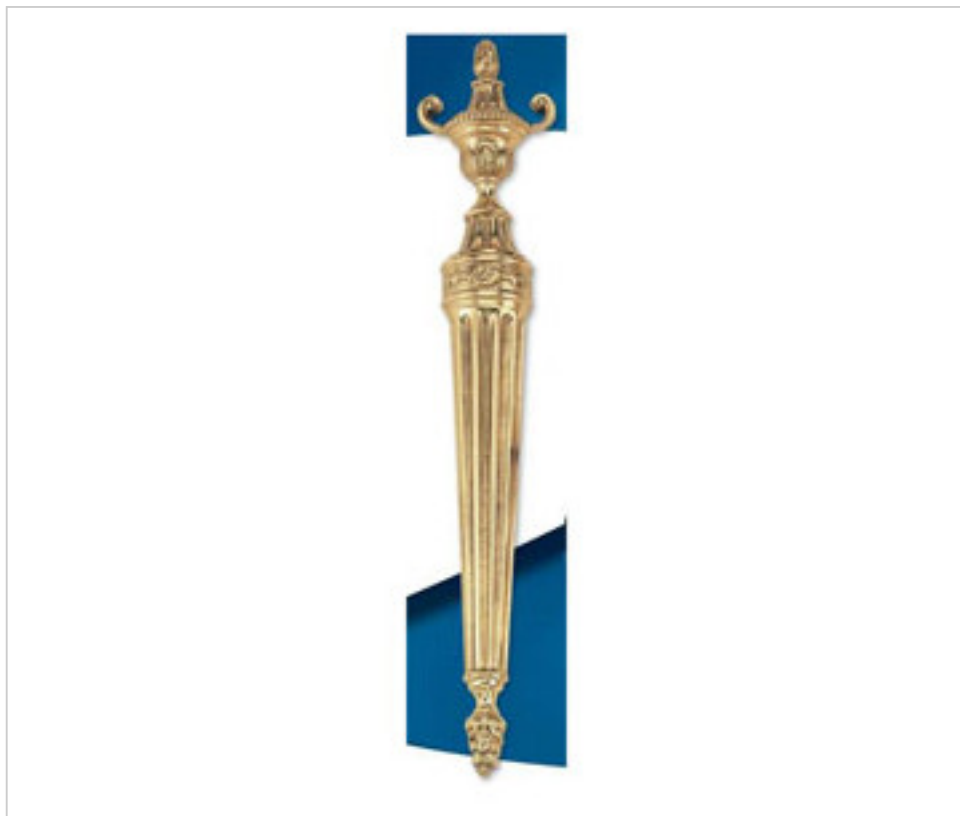

BRASS FOUNDRY > Guidini Foundry > Wall
Wall brackets

29R1015

Back plate R-1015 Ghidini

November 23rd, 2024, 10:35

PRICE

Lot	P.V.P. excluding VAT
1	84,32€
25	75,28€
50	71,70€

Continued on next page >>

BRASS FOUNDRY > Guidini Foundry > Wall
Wall brackets

29R1015

Back plate R-1015 Ghidini

TECHNICAL SPECIFICATIONS

Weight: 701 Grams

OTHER FEATURES

Length (mm): 550

Width (mm): 95

High (mm): 30