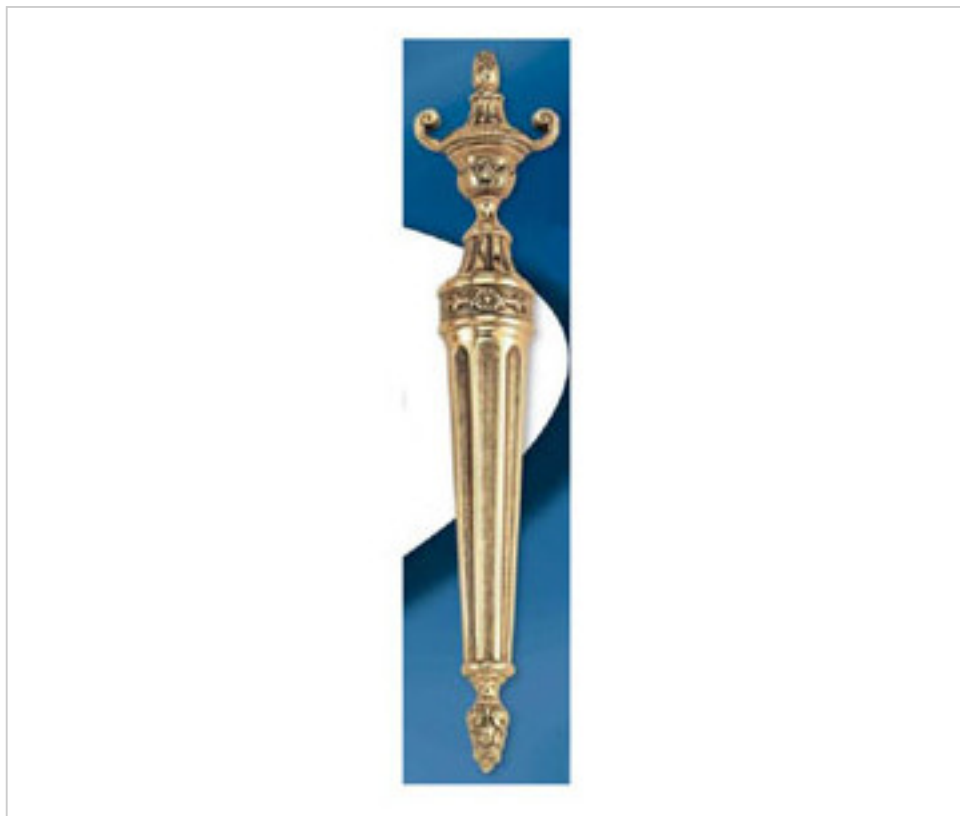

BRASS FOUNDRY > Guidini Foundry > Wall
Wall brackets

29R1016

Back plate R-1016 Ghidini

February 22nd, 2025, 16:50

PRICE

	Lot	P.V.P. excluding VAT
	1	45,38€
	25	40,53€
	50	38,58€

Continued on next page >>

BRASS FOUNDRY > Guidini Foundry > Wall
Wall brackets

29R1016

Back plate R-1016 Ghidini

TECHNICAL SPECIFICATIONS

Weight: 369 Grams

OTHER FEATURES

Length (mm): 360

Width (mm): 70

High (mm): 26