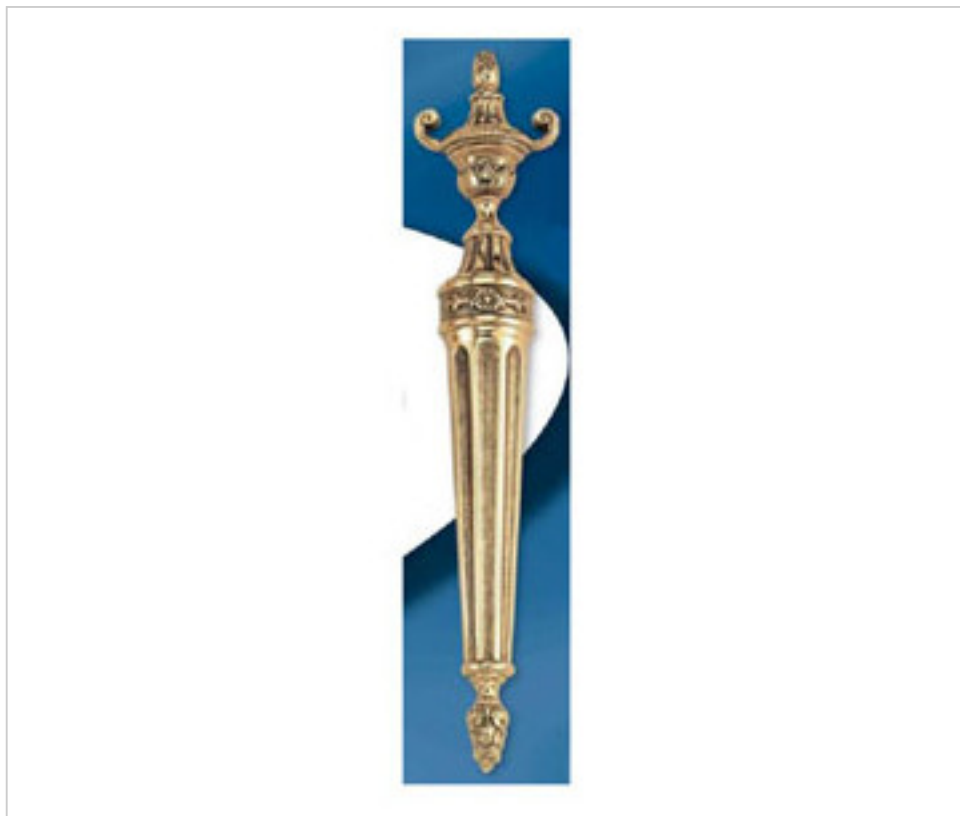

BRASS FOUNDRY > Guidini Foundry > Wall
Wall brackets

29R1016

Back plate R-1016 Ghidini

April 05th, 2025, 07:27

PRICE

	Lot	P.V.P. excluding VAT
	1	45,38€
	25	40,53€
	50	38,58€

Continued on next page >>

BRASS FOUNDRY > Guidini Foundry > Wall
Wall brackets

29R1016

Back plate R-1016 Ghidini

TECHNICAL SPECIFICATIONS

Weight: 369 Grams

OTHER FEATURES

Length (mm): 360

Width (mm): 70

High (mm): 26