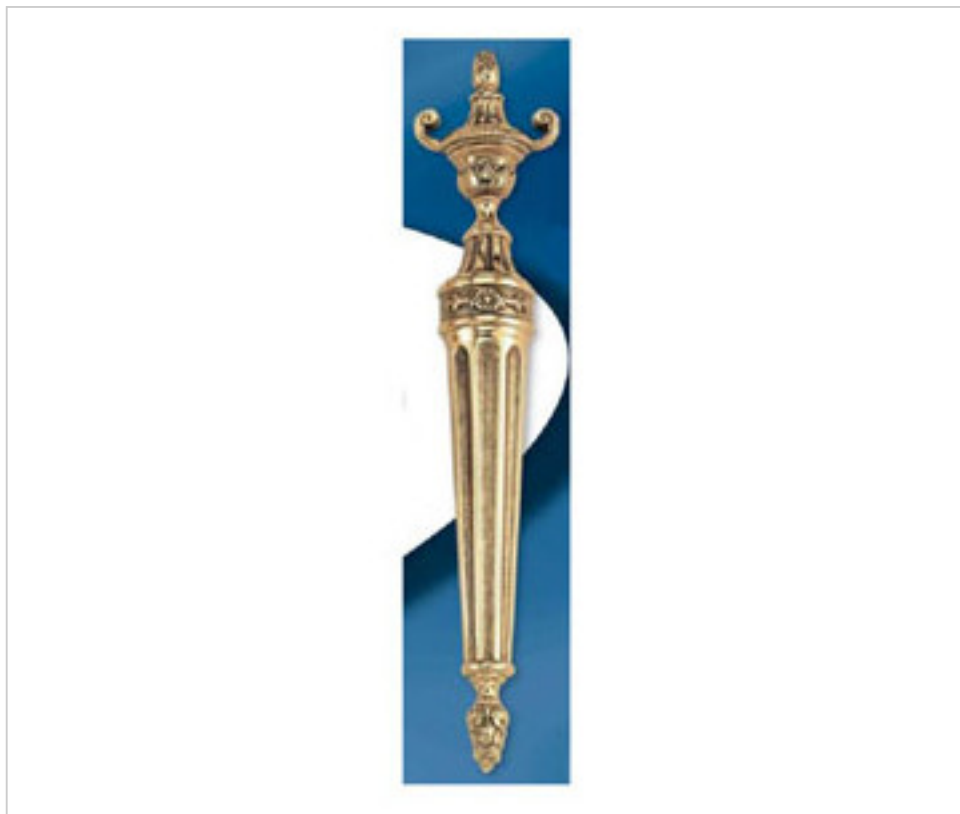

BRASS FOUNDRY > Guidini Foundry > Wall
Wall brackets

29R1016

Back plate R-1016 Ghidini

November 03rd, 2024, 12:37

PRICE

Lot	P.V.P. excluding VAT
1	42,38€
25	37,86€
50	36,04€

Continued on next page >>

BRASS FOUNDRY > Guidini Foundry > Wall
Wall brackets

29R1016

Back plate R-1016 Ghidini

TECHNICAL SPECIFICATIONS

Weight: 369 Grams

OTHER FEATURES

Length (mm): 360

Width (mm): 70

High (mm): 26