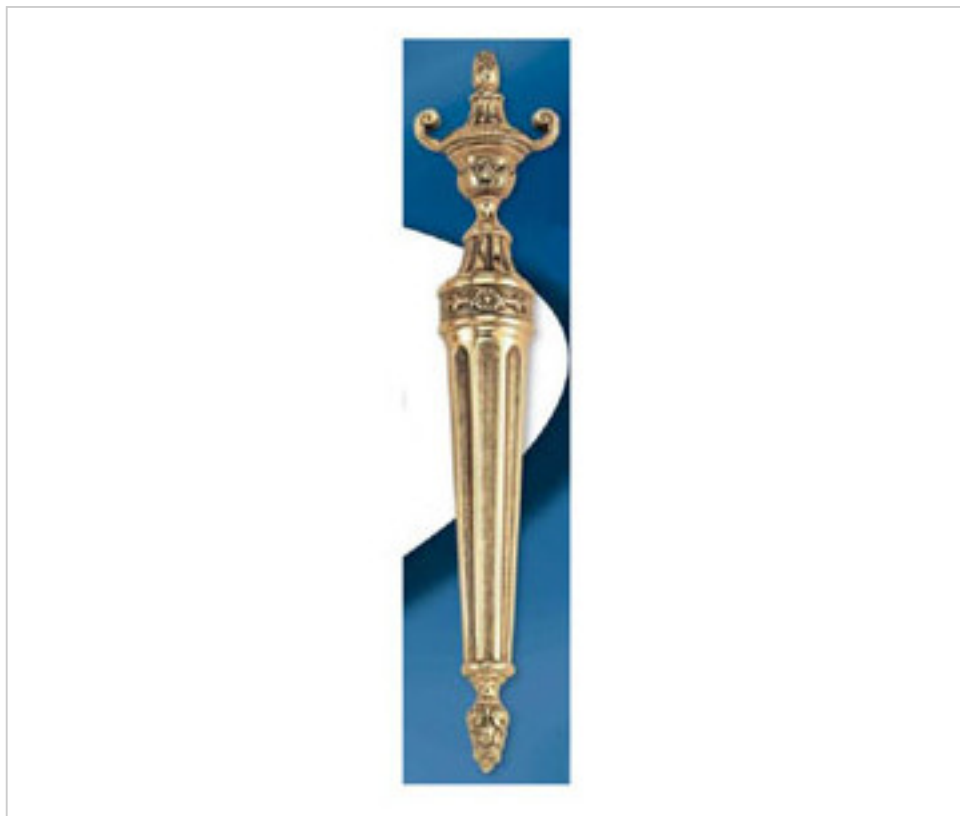

BRASS FOUNDRY > Guidini Foundry > Wall  
Wall brackets

**29R1016**

**Back plate R-1016 Ghidini**

January 21st, 2025, 15:08

**PRICE**

	Lot	P.V.P. excluding VAT
	1	45,38€
	25	40,53€
	50	38,58€

Continued on next page >>

BRASS FOUNDRY > Guidini Foundry > Wall  
Wall brackets

**29R1016**

**Back plate R-1016 Ghidini**

## **OTHER FEATURES**

---

Length (mm): 360

Width (mm): 70

High (mm): 26