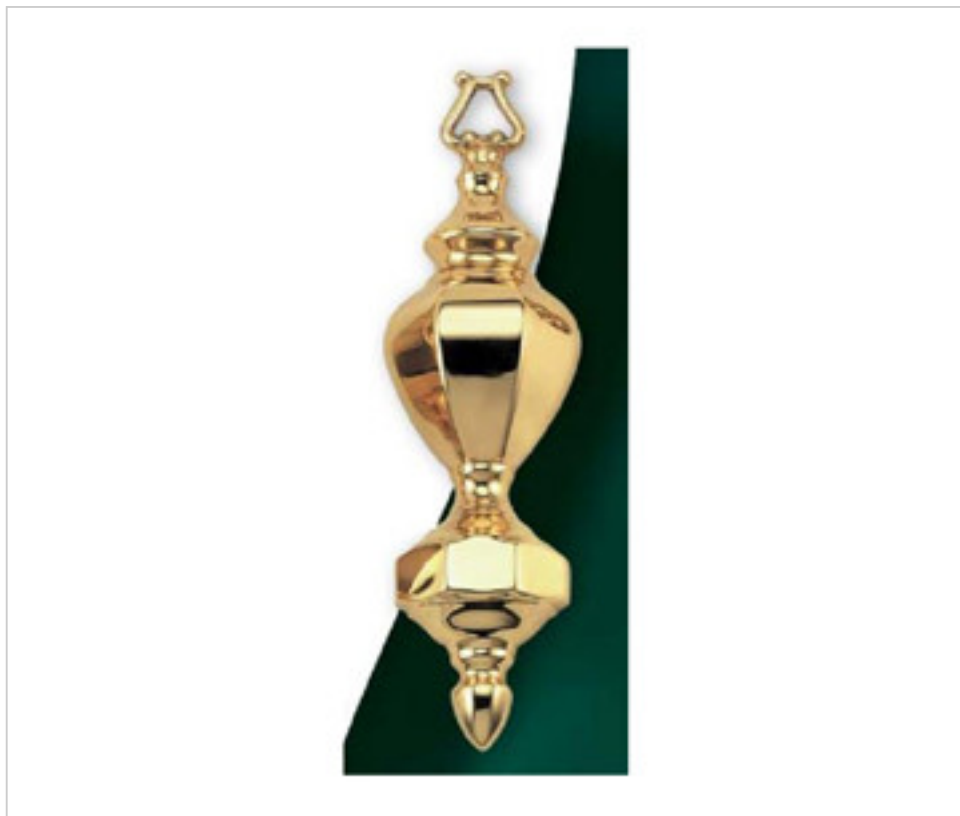

BRASS FOUNDRY > Guidini Foundry > Wall
Wall brackets

29R0064

Back plate R-64 Ghidini

October 02nd, 2024, 03:24

PRICE

Lot	P.V.P. excluding VAT
1	16,30€
150	14,55€
300	13,86€

Continued on next page >>

BRASS FOUNDRY > Guidini Foundry > Wall
Wall brackets

29R0064

Back plate R-64 Ghidini

TECHNICAL SPECIFICATIONS

Weight: 249 Grams

OTHER FEATURES

Length (mm): 245

Width (mm): 70

High (mm): 30