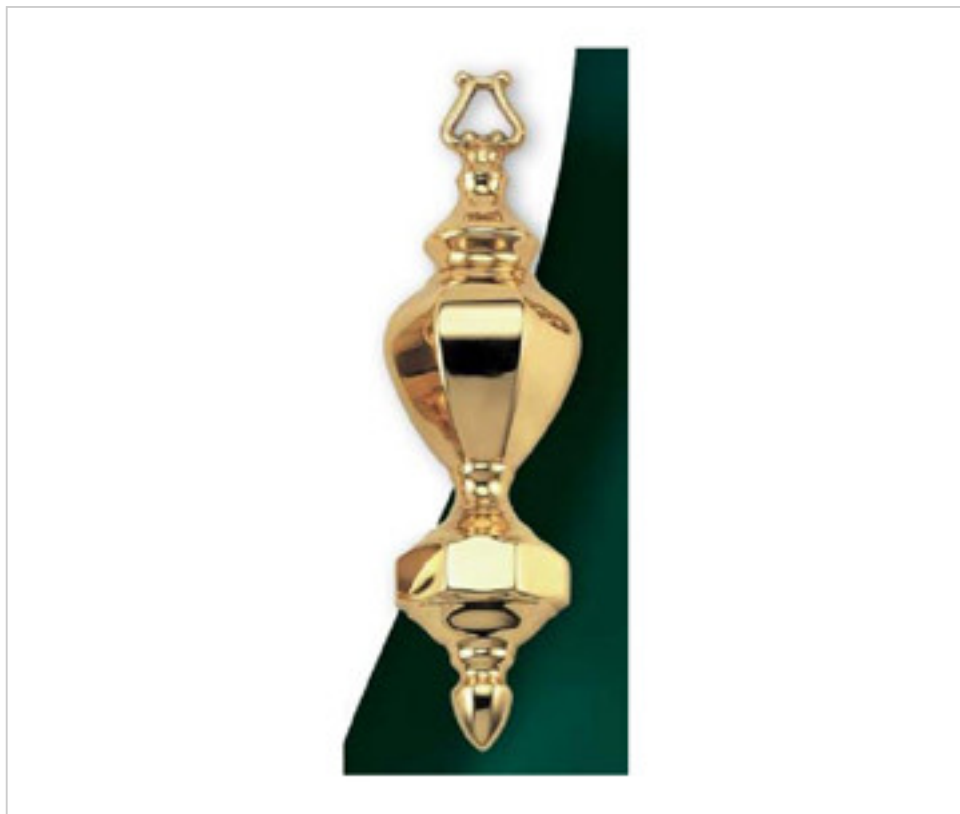

BRASS FOUNDRY > Guidini Foundry > Wall
Wall brackets

29R0064

Back plate R-64 Ghidini

February 22nd, 2025, 16:43

PRICE

Lot	P.V.P. excluding VAT
1	17,46€
150	15,57€
300	14,85€

Continued on next page >>

BRASS FOUNDRY > Guidini Foundry > Wall
Wall brackets

29R0064

Back plate R-64 Ghidini

TECHNICAL SPECIFICATIONS

Weight: 249 Grams

OTHER FEATURES

Length (mm): 245

Width (mm): 70

High (mm): 30