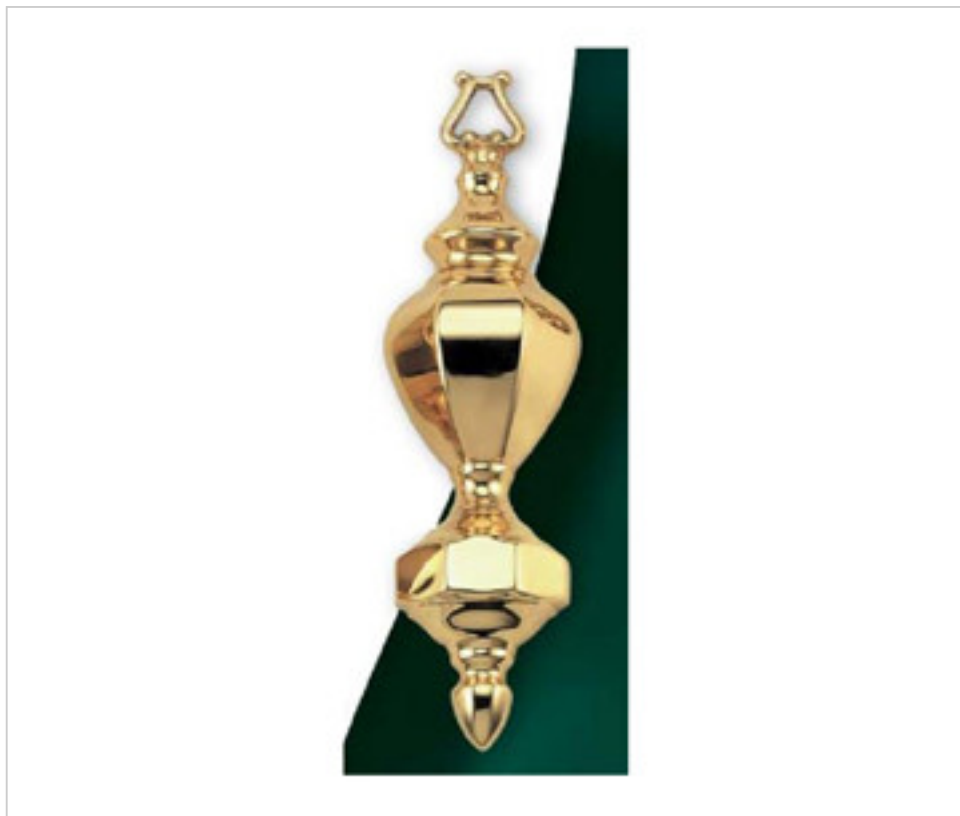

BRASS FOUNDRY > Guidini Foundry > Wall
Wall brackets

29R0064

Back plate R-64 Ghidini

January 21st, 2025, 15:08

PRICE

Lot	P.V.P. excluding VAT
1	17,46€
150	15,57€
300	14,85€

Continued on next page >>

BRASS FOUNDRY > Guidini Foundry > Wall
Wall brackets

29R0064

Back plate R-64 Ghidini

TECHNICAL SPECIFICATIONS

Weight: 249 Grams

OTHER FEATURES

Length (mm): 245

Width (mm): 70

High (mm): 30