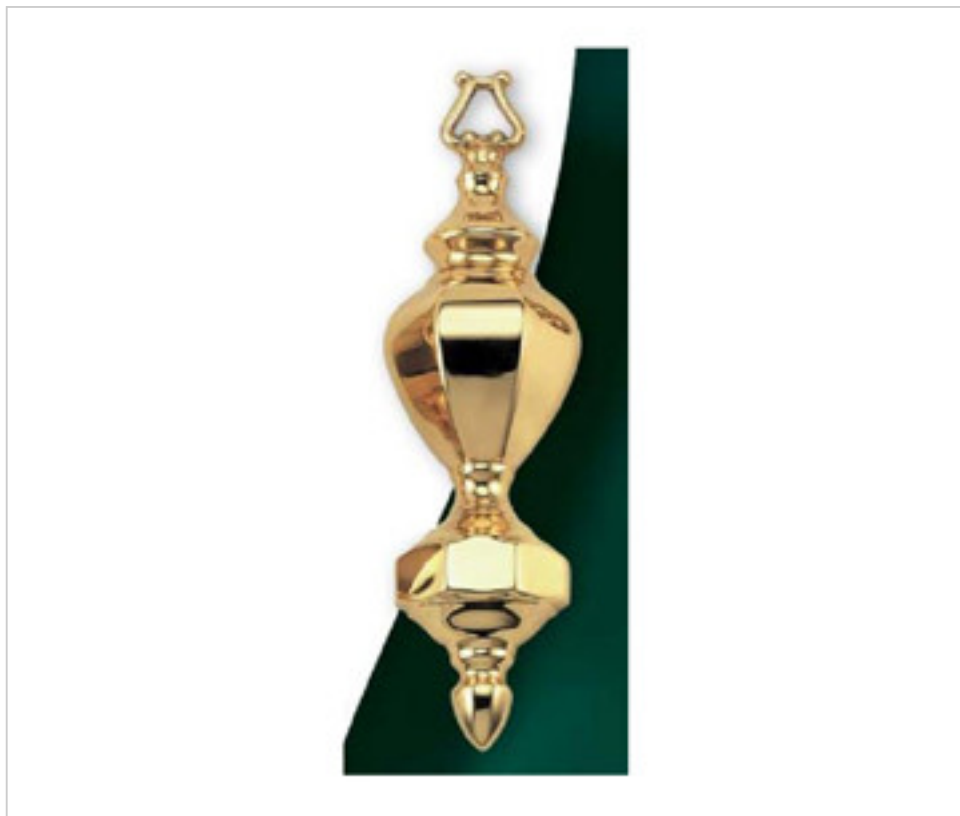

BRASS FOUNDRY > Guidini Foundry > Wall
Wall brackets

29R0064

Back plate R-64 Ghidini

December 22nd, 2024, 03:51

PRICE

Lot	P.V.P. excluding VAT
1	16,30€
150	14,55€
300	13,86€

Continued on next page >>

BRASS FOUNDRY > Guidini Foundry > Wall
Wall brackets

29R0064

Back plate R-64 Ghidini

TECHNICAL SPECIFICATIONS

Weight: 249 Grams

OTHER FEATURES

Length (mm): 245

Width (mm): 70

High (mm): 30