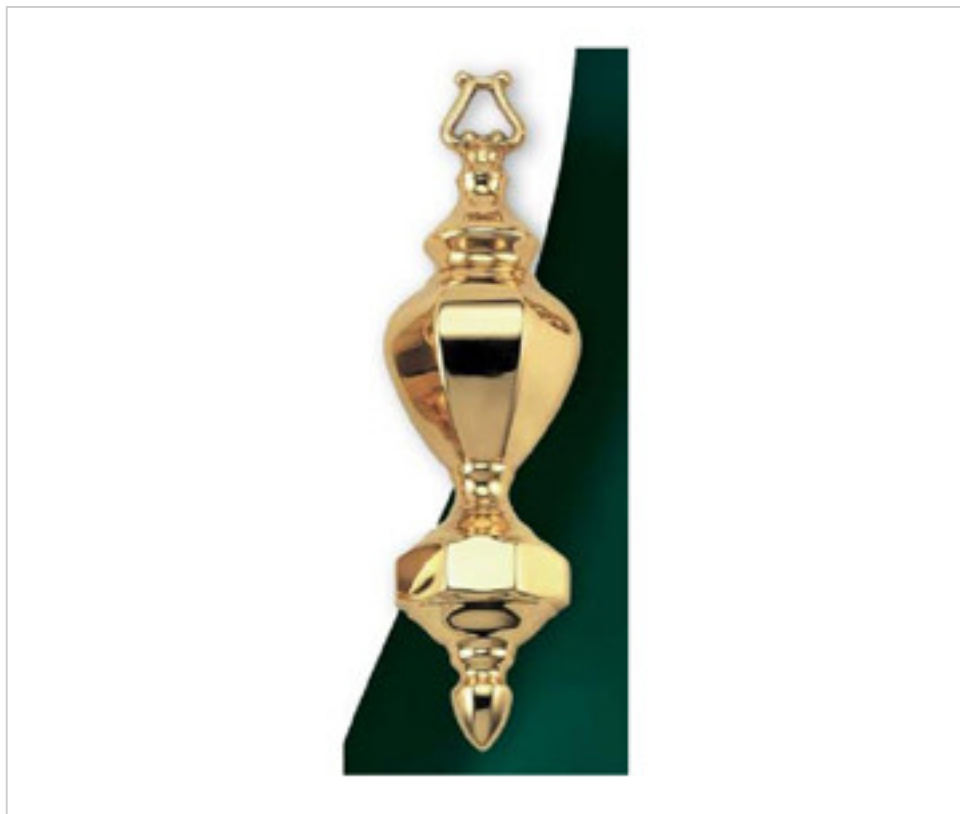

BRASS FOUNDRY > Guidini Foundry > Wall  
Wall brackets

29R0064

Back plate R-64 Ghidini

November 21st, 2024, 14:37

**PRICE**

Lot	P.V.P. excluding VAT
1	16,30€
150	14,55€
300	13,86€

Continued on next page >>

BRASS FOUNDRY > Guidini Foundry > Wall  
Wall brackets

29R0064

Back plate R-64 Ghidini

## OTHER FEATURES

---

Length (mm): 245

Width (mm): 70

High (mm): 30