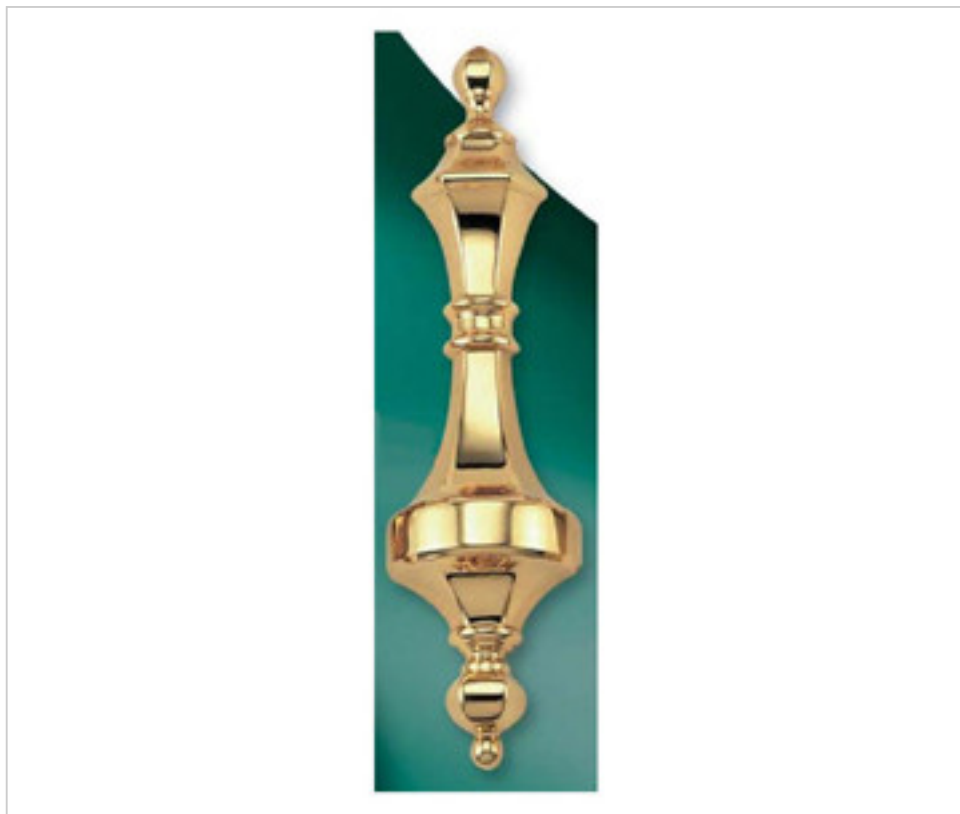

BRASS FOUNDRY > Guidini Foundry > Wall
Wall brackets

29R0044

Back plate R-44 Ghidini

January 21st, 2025, 15:03

PRICE

Lot	P.V.P. excluding VAT
1	23,19€
50	20,70€
100	19,70€

Continued on next page >>

BRASS FOUNDRY > Guidini Foundry > Wall
Wall brackets

29R0044

Back plate R-44 Ghidini

TECHNICAL SPECIFICATIONS

Weight: 336 Grams

OTHER FEATURES

Length (mm): 305

Width (mm): 80

High (mm): 40