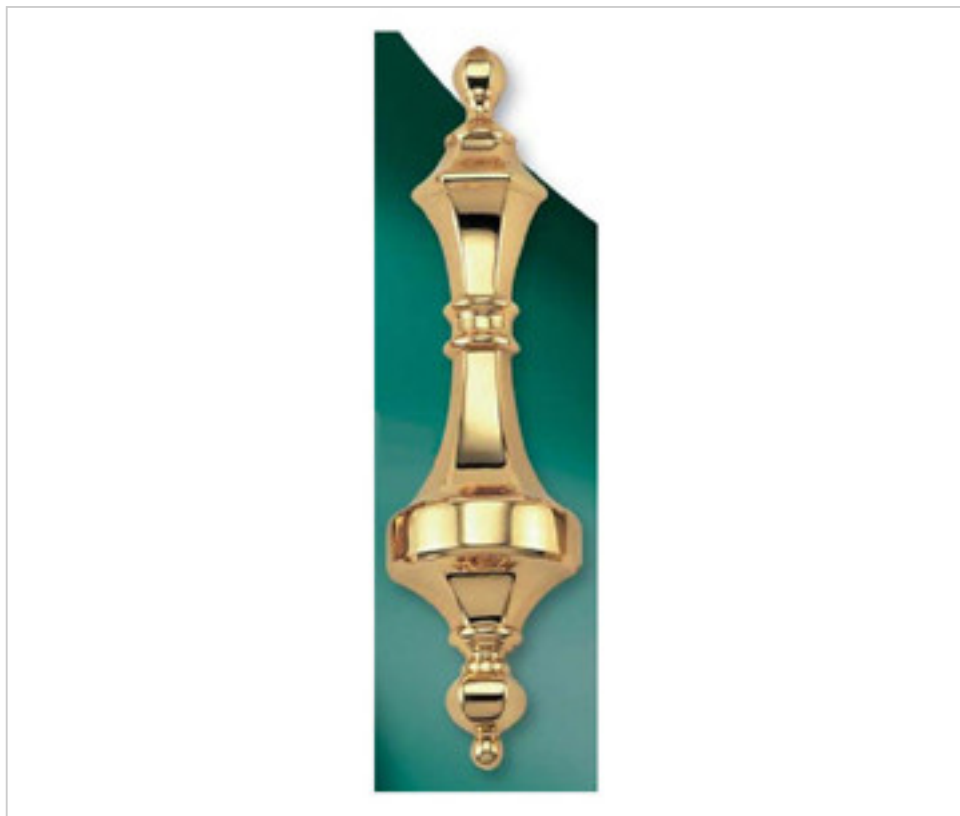

BRASS FOUNDRY > Guidini Foundry > Wall
Wall brackets

29R0044

Back plate R-44 Ghidini

April 04th, 2025, 22:53

PRICE

Lot	P.V.P. excluding VAT
1	23,19€
50	20,70€
100	19,70€

Continued on next page >>

BRASS FOUNDRY > Guidini Foundry > Wall
Wall brackets

29R0044

Back plate R-44 Ghidini

TECHNICAL SPECIFICATIONS

Weight: 336 Grams

OTHER FEATURES

Length (mm): 305

Width (mm): 80

High (mm): 40