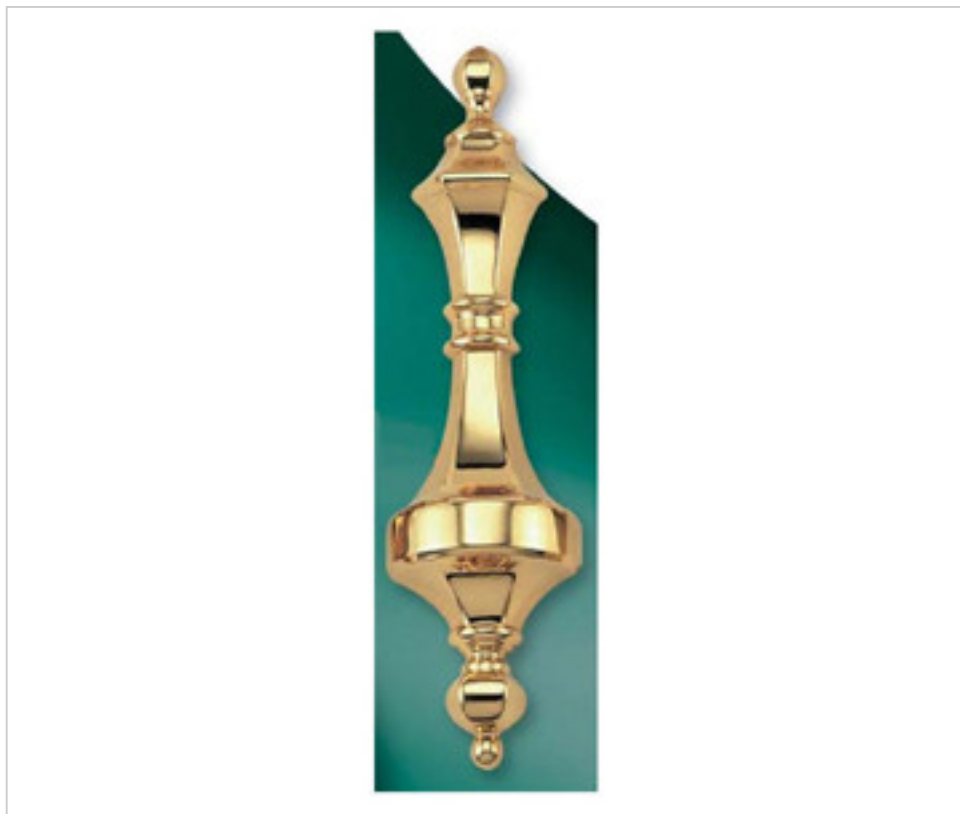

BRASS FOUNDRY > Guidini Foundry > Wall
Wall brackets

29R0044

Back plate R-44 Ghidini

January 30th, 2025, 16:24

PRICE

Lot	P.V.P. excluding VAT
1	23,19€
50	20,70€
100	19,70€

Continued on next page >>

BRASS FOUNDRY > Guidini Foundry > Wall
Wall brackets

29R0044

Back plate R-44 Ghidini

TECHNICAL SPECIFICATIONS

Weight: 336 Grams

OTHER FEATURES

Length (mm): 305

Width (mm): 80

High (mm): 40