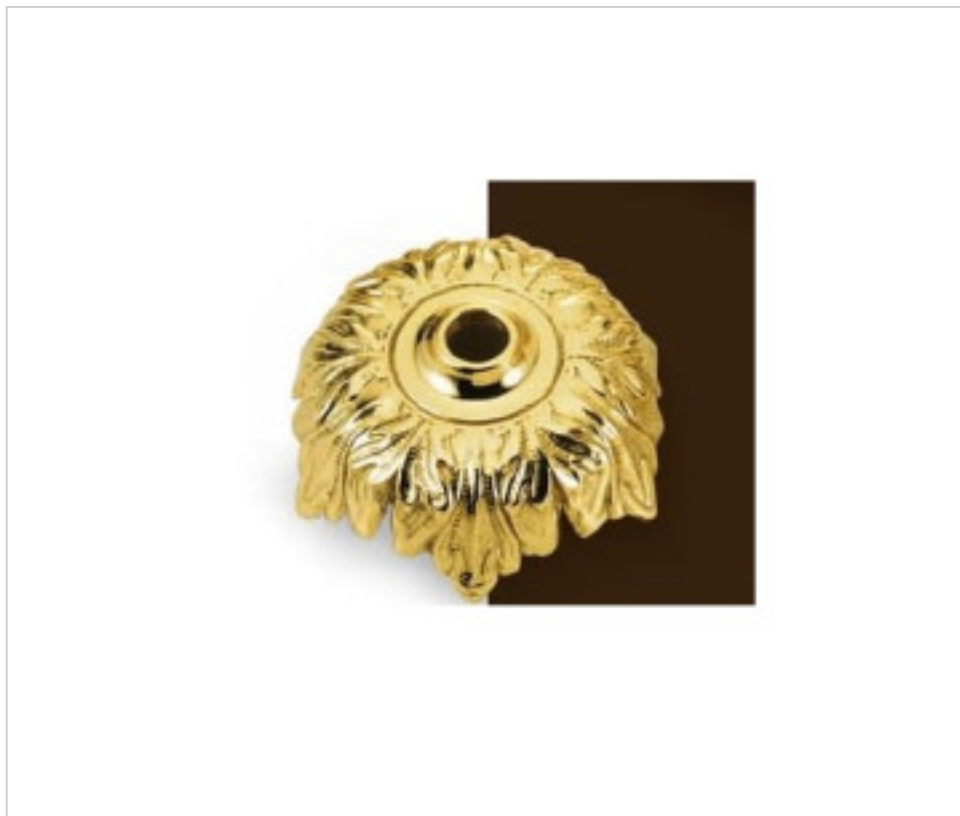

BRASS FOUNDRY > Guidini Foundry > Bobeches Washers

29L0129

Washer L-129 Ghidini.

December 22nd, 2024, 03:25

PRICE

	Lot	P.V.P. excluding VAT
	1	8,98€
	150	8,02€
	300	7,62€

Continued on next page >>

BRASS FOUNDRY > Guidini Foundry > Bobeches Washers

29L0129

Washer L-129 Ghidini.

TECHNICAL SPECIFICATIONS

Weight: 80 Grams

OTHER FEATURES

High (mm): 10

Diameter (mm): 70