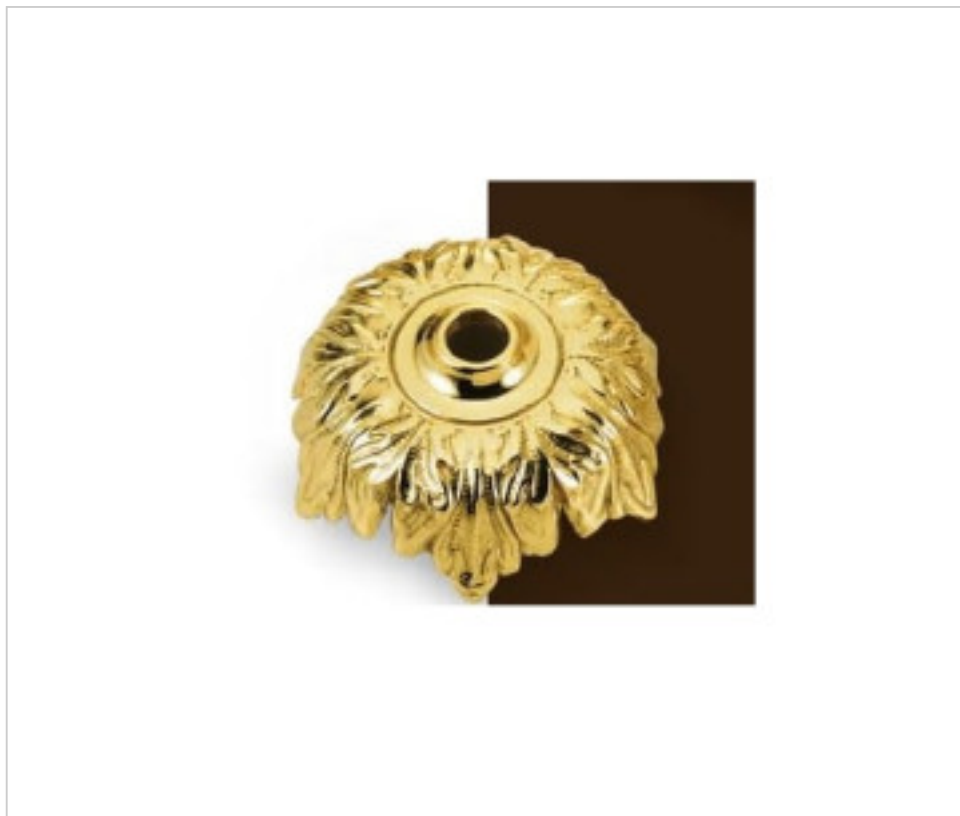

BRASS FOUNDRY > Guidini Foundry > Bobeches Washers

29L0129

Washer L-129 Ghidini.

January 31st, 2025, 14:00

PRICE

	Lot	P.V.P. excluding VAT
	1	9,62€
	150	8,59€
	300	8,16€

Continued on next page >>