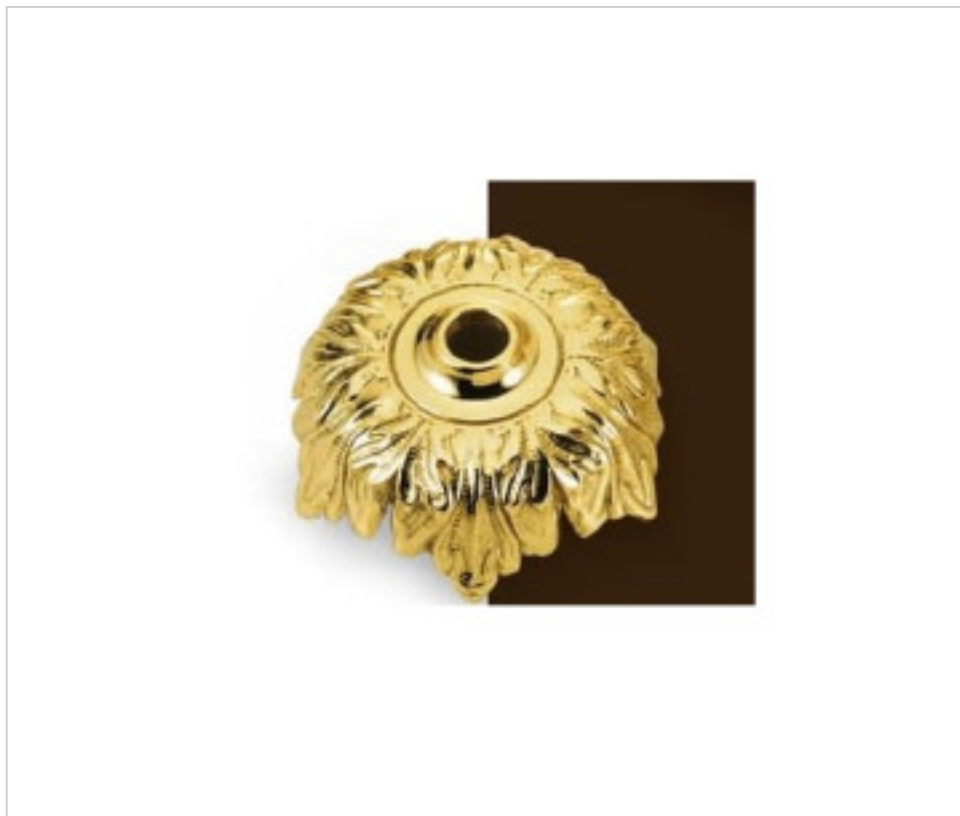

BRASS FOUNDRY > Guidini Foundry > Bobeches Washers

29L0129

Washer L-129 Ghidini.

August 24th, 2024, 13:15

PRICE

	Lot	P.V.P. excluding VAT
	1	8,98€
	150	8,02€
	300	7,62€

Continued on next page >>

BRASS FOUNDRY > Guidini Foundry > Bobeches Washers

29L0129

Washer L-129 Ghidini.

TECHNICAL SPECIFICATIONS

Weight: 80 Grams

OTHER FEATURES

High (mm): 10

Diameter (mm): 70