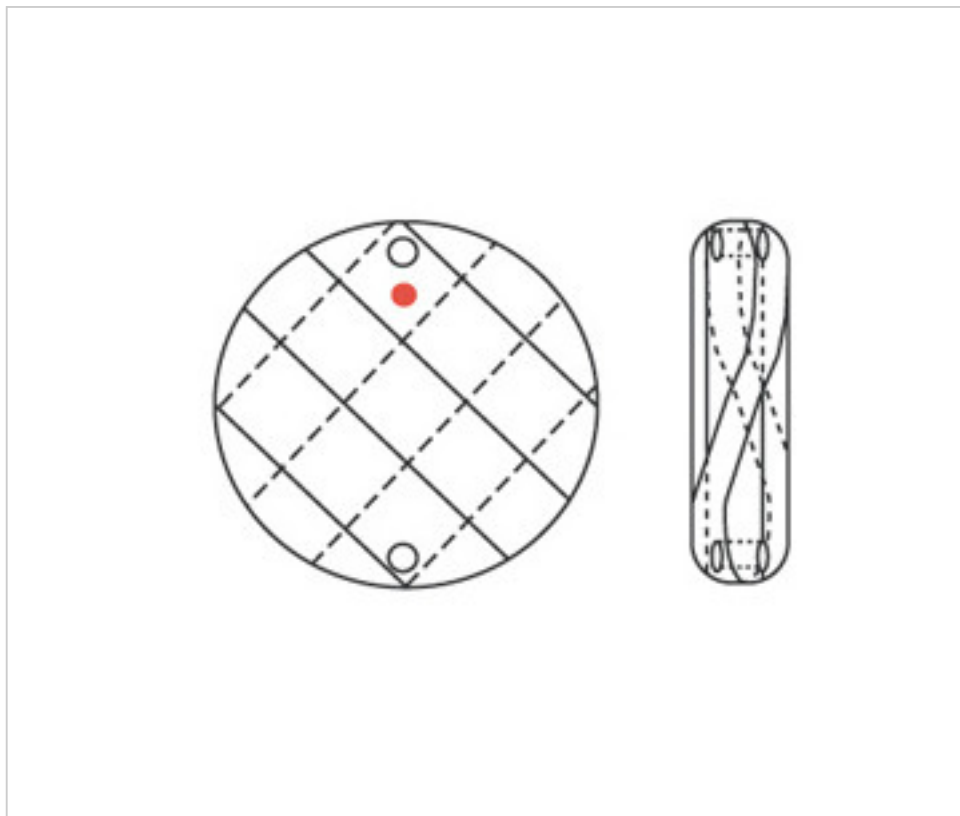

SWAROVSKI CRYSTAL > Strass Swarovski Crystal > Strass Swarovski Pendants
Strass Transparent Pendants

1128950004235 - 876928

Wavelet 8950 004 235/35mm 2 holes Swarovski Crystal

October 02nd, 2024, 03:00

PRICE

	Lot	P.V.P. excluding VAT
Pedido mínimo	100	3,72€

Continued on next page >>

SWAROVSKI CRYSTAL > Strass Swarovski Crystal > Strass Swarovski Pendants
Strass Transparent Pendants

1128950004235 - 876928

Wavelet 8950 004 235/35mm 2 holes Swarovski Crystal

DOCUMENTS

 [Wavelet 8950 004 235/35mm 2 holes Swarovski Crystal](#)