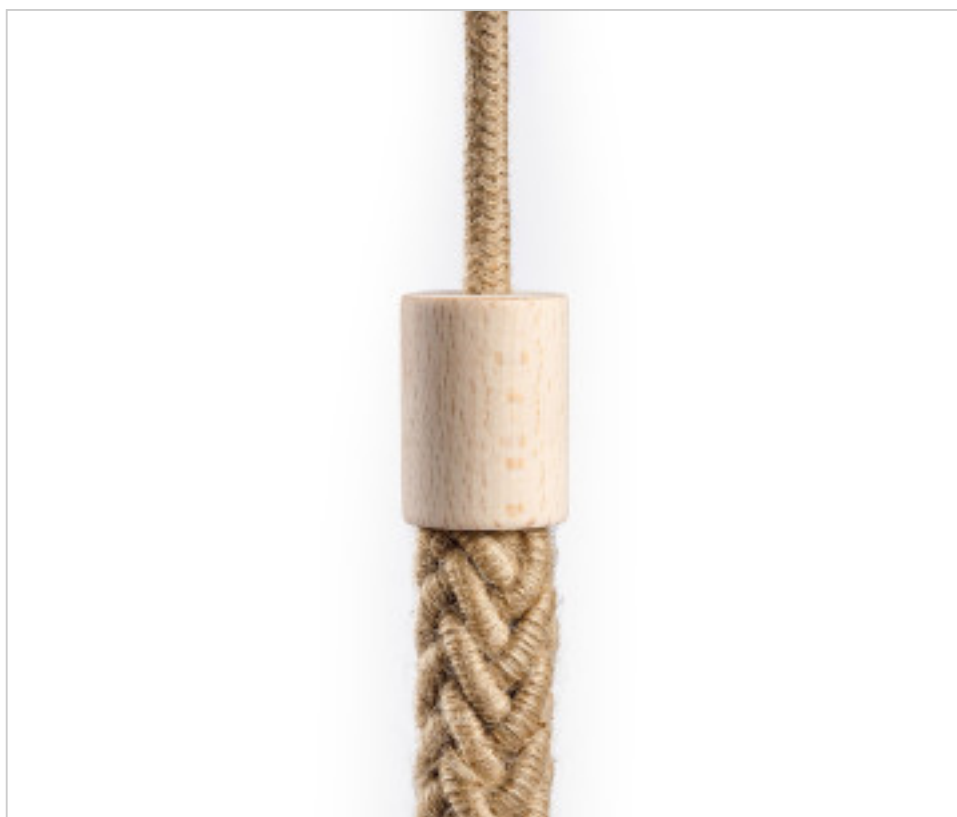

ELECTRICAL EQUIPMENT > Textile Cable and accessories > Textile cable Accessories  
Textile hose cable fixing

## CDKTERCLS01

Wooden terminal for 2XL rope cables. Finish: Neutral

April 05th, 2025, 14:20

### DESCRIPTION

Wooden terminal for 2XL rope cables. Finish: Neutral

**Wooden terminal for 2XL rope cables. Finish: Neutral**