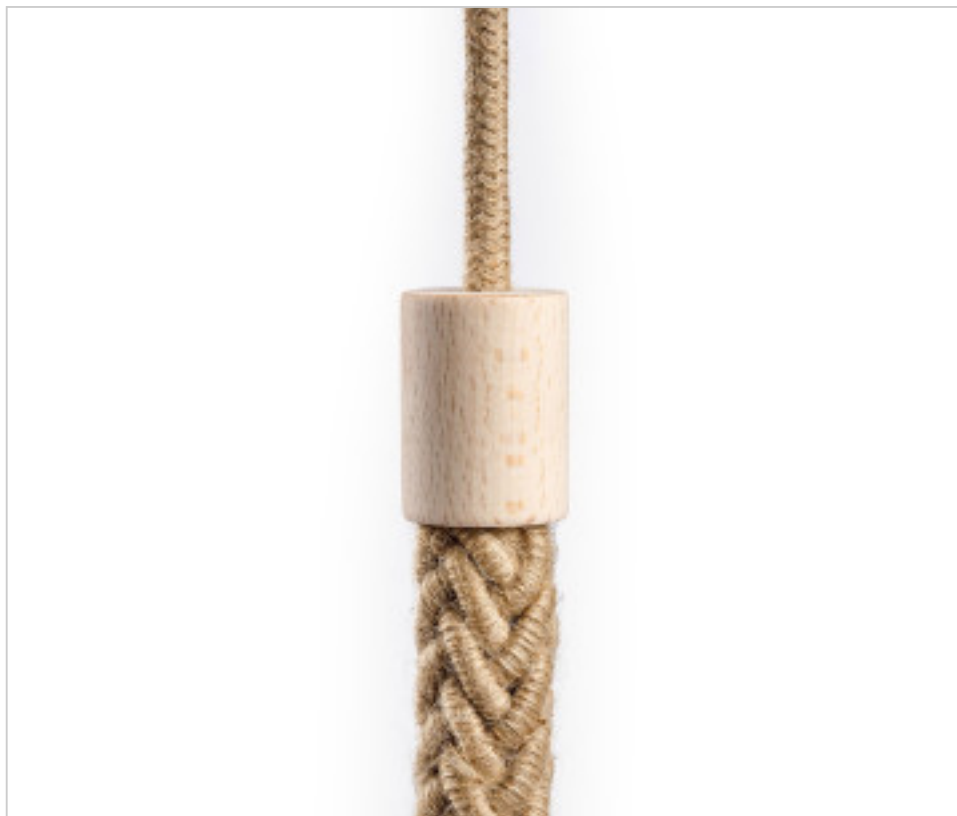

ELECTRICAL EQUIPMENT > Textile Cable and accessories > Textile cable Accessories
Textile hose cable fixing

CDKTERCLS01

Wooden terminal for 2XL rope cables. Finish: Neutral

February 22nd, 2025, 17:34

DESCRIPTION

Wooden terminal for 2XL rope cables. Finish: Neutral

PRICE

| | Lot | P.V.P. excluding VAT |
|--|-----|----------------------|
| | 1 | 3,98€ |
| | 5 | 3,78€ |
| | 10 | 3,60€ |

Continued on next page >>

ELECTRICAL EQUIPMENT > Textile Cable and accessories > Textile cable Accessories
Textile hose cable fixing

CDKTERCLS01

Wooden terminal for 2XL rope cables. Finish: Neutral

TECHNICAL SPECIFICATIONS

Weight: 64 Grams

NOTES

Wood terminal, compatible with twisted cords 2XL 2x0,75:. Dimensions: H 45 mm, Ø 34 mm. Top hole size: Ø 10 mm. Lower hole size: Ø 24 mm. Lower hole size: Ø 24 mm.. Includes: 1 M10 bolt

OTHER FEATURES

High (mm): 45

Diameter (mm): 34

Colour: Natural