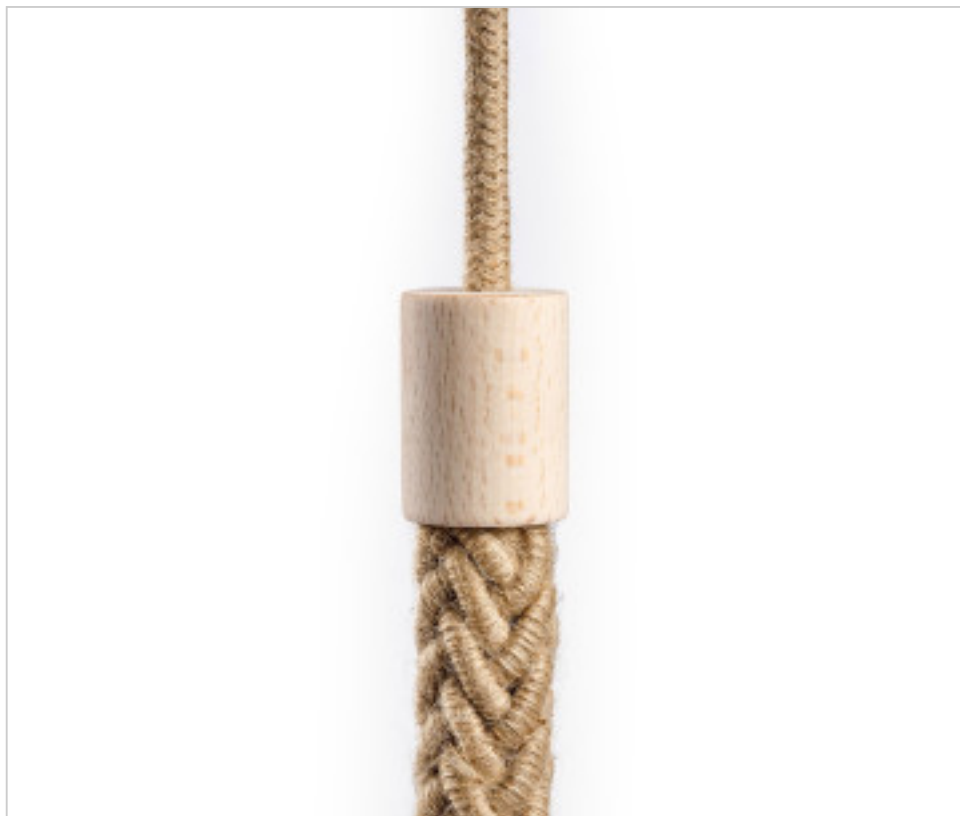

CDKTERCLS01

Wooden terminal for 2XL rope cables. Finish: Neutral

January 22nd, 2025, 02:13

DESCRIPTION

Wooden terminal for 2XL rope cables. Finish: Neutral

PRICE

	Lot	P.V.P. excluding VAT
	1	3,98€
	5	3,78€
	10	3,60€

Continued on next page >>

ELECTRICAL EQUIPMENT > Textile Cable and accessories > Textile cable Accessories
Textile hose cable fixing

CDKTERCLS01

Wooden terminal for 2XL rope cables. Finish: Neutral

TECHNICAL SPECIFICATIONS

Weight: 64 Grams

NOTES

Wood terminal, compatible with twisted cords 2XL 2x0,75:. Dimensions: H 45 mm, Ø 34 mm. Top hole size: Ø 10 mm. Lower hole size: Ø 24 mm. Lower hole size: Ø 24 mm.. Includes: 1 M10 bolt

OTHER FEATURES

High (mm): 45

Diameter (mm): 34

Colour: Natural