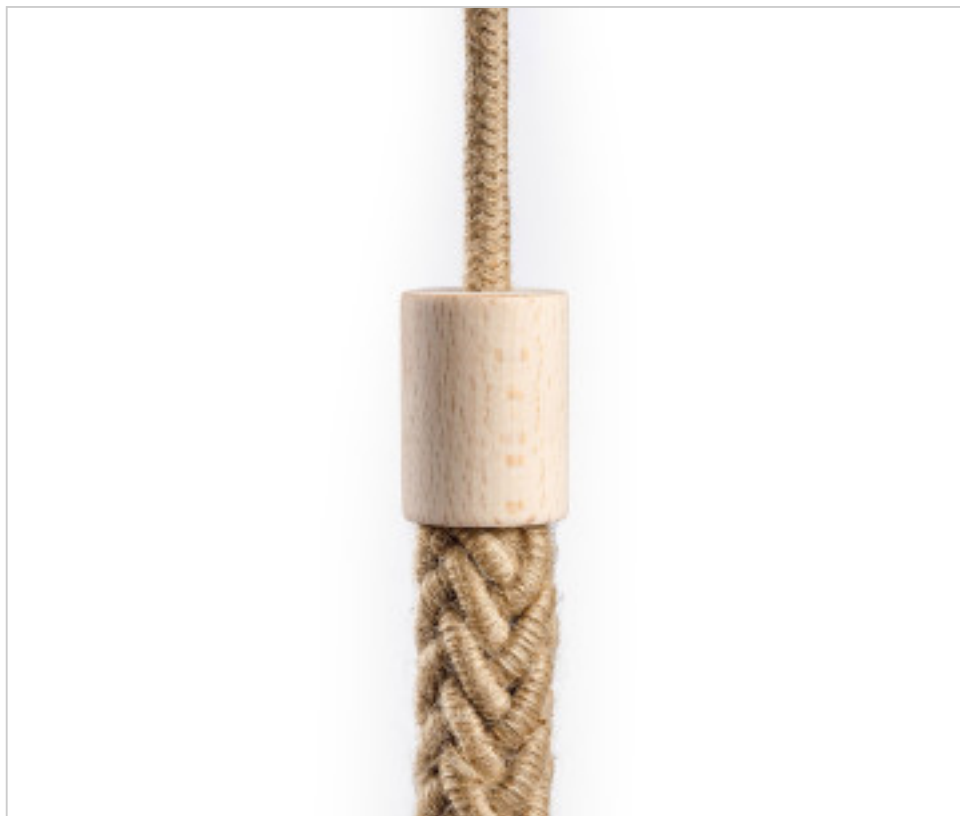

ELECTRICAL EQUIPMENT > Textile Cable and accessories > Textile cable Accessories
Textile hose cable fixing

CDKTERCLS01

Wooden terminal for 2XL rope cables. Finish: Neutral

November 21st, 2024, 17:31

DESCRIPTION

Wooden terminal for 2XL rope cables. Finish: Neutral

PRICE

	Lot	P.V.P. excluding VAT
	1	3,98€
	5	3,78€
	10	3,60€

Continued on next page >>

ELECTRICAL EQUIPMENT > Textile Cable and accessories > Textile cable Accessories
Textile hose cable fixing

CDKTERCLS01

Wooden terminal for 2XL rope cables. Finish: Neutral

TECHNICAL SPECIFICATIONS

Weight: 64 Grams

NOTES

Wood terminal, compatible with twisted cords 2XL 2x0,75:. Dimensions: H 45 mm, Ø 34 mm. Top hole size: Ø 10 mm. Lower hole size: Ø 24 mm. Lower hole size: Ø 24 mm.. Includes: 1 M10 bolt

OTHER FEATURES

High (mm): 45

Diameter (mm): 34

Colour: Natural